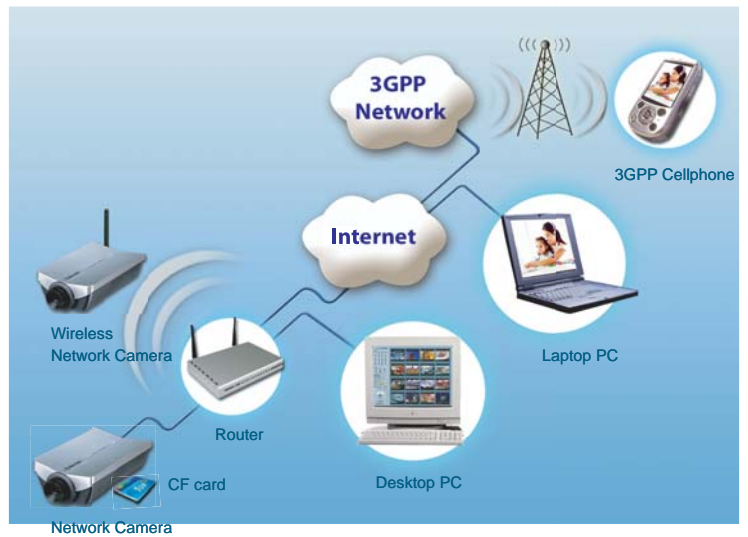

Rear Panel

Technical Specifications

Models	· IP7138 (Built-in PoE) · IP7139 (Built-in WLAN)	Event Management	· Multiple-window video motion detection · One D/I and One D/O for Sensor and Alarm · Event notification using HTTP, SMTP, or FTP
System	· CPU: VVTK-1000 SoC · Flash: 8MB · RAM: 64MB · Lens: CS mount, 4mm, F2.0 · Image Sensor: 1.3M-Pixel CMOS · Embedded OS: Linux 2.4	Security	· Multi-level user access · IP address filtering
Video	· MJPEG video with resolution up to 1280x1024 · MPEG-4 video with resolution up to 800x600 · Frame rates: 1280x1024 & 800x600 up to 7.5fps 640x480 up to 30fps	Dimensions	· 96.2mm (L) x 126.4mm(D) x 47.4mm(H)
Audio	· GSM-AMR speech compression · Supports Two-way audio (*) · Supports audio mute · Bit rate: 4.75Kbps to 12Kbps	Weight	· Net: 276g (IP7138) · Net: 292g (IP7139)
Streaming	· Simultaneously dual-streaming · MPEG-4 streaming over UDP, TCP, or HTTP · MPEG-4 multicast streaming · MJPEG streaming over HTTP	LED Indicator	· Bi-color LED system status indicator
Local Storage	· Compact Flash card slot · Stores snapshots and video clips	Power	· 12V DC · Power over Ethernet: 802.3af compliant (IP7138)
Networking	· 10/100 Mbps Ethernet, RJ-45 · 802.11b/g WLAN (IP7139) · Protocols: TCP/IP, HTTP, UPnP, RTSP/RTP /RTCP, IGMP, SMTP, FTP, DHCP, NTP, DNS, DDNS, and PPPoE	Application	· Installation wizard · 16-CH recording software · SDK available for application development and system integration
		EMI & Safety	· CE, FCC, PSE, VCCI
		Viewing System Requirements	· OS: Microsoft Windows 2000/XP · Browser: Internet Explorer 5.x or above · Cellphone: 3GPP player · Real Player 10.5 · Quick Time 6.5 · Packet Video Player 3.0

All specifications are subject to change without notice. All other trademarks are owned by their respective companies.

TACHING ELECTRONIC SDN BHD
4-16, 4th floor Plaza Low Yat
off Jalan Bukit Bintang 55100 Kuala Lumpur
Tel: +603 2711 7112 Fax: +603 2148 9110
Email: info@pocketcctv.com
URL: www.pocketcctv.com