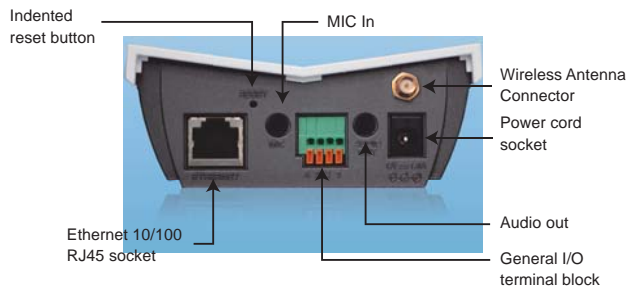

Rear Panel

Technical Specifications

Models	· IP7138 (Built-in PoE) · IP7139 (Built-in WLAN)	Event Management	· Multiple-window video motion detection · One D/I and One D/O for Sensor and Alarm · Event notification using HTTP, SMTP, or FTP
System	· CPU: VVTK-1000 SoC · Flash: 8MB · RAM: 64MB · Lens: CS mount, 4mm, F2.0 · Image Sensor: 1.3M-Pixel CMOS · Embedded OS: Linux 2.4	Security	· Multi-level user access · IP address filtering
Video	· MJPEG video with resolution up to 1280x1024 · MPEG-4 video with resolution up to 800x600 · Frame rates: 1280x1024 & 800x600 up to 7.5fps 640x480 up to 30fps	Dimensions	· 96.2mm (L) x 126.4mm(D) x 47.4mm(H)
Audio	· GSM-AMR speech compression · Supports Two-way audio (*) · Supports audio mute · Bit rate: 4.75Kbps to 12Kbps	Weight	· Net: 276g (IP7138) · Net: 292g (IP7139)
Streaming	· Simultaneously dual-streaming · MPEG-4 streaming over UDP, TCP, or HTTP · MPEG-4 multicast streaming · MJPEG streaming over HTTP	LED Indicator	· Bi-color LED system status indicator
Local Storage	· Compact Flash card slot · Stores snapshots and video clips	Power	· 12V DC · Power over Ethernet: 802.3af compliant (IP7138)
Networking	· 10/100 Mbps Ethernet, RJ-45 · 802.11b/g WLAN (IP7139) · Protocols: TCP/IP, HTTP, UPnP, RTSP/RTP /RTCP, IGMP, SMTP, FTP, DHCP, NTP, DNS, DDNS, and PPPoE	Application	· Installation wizard · 16-CH recording software · SDK available for application development and system integration
		EMI & Safety	· CE, FCC, PSE, VCCI
		Viewing System Requirements	· OS: Microsoft Windows 2000/XP · Browser: Internet Explorer 5.x or above · Cellphone: 3GPP player · Real Player 10.5 · Quick Time 6.5 · Packet Video Player 3.0

All specifications are subject to change without notice. All other trademarks are owned by their respective companies.

TACHING ELECTRONIC SDN BHD
4-16, 4th floor Plaza Low Yat
off Jalan Bukit Bintang 55100 Kuala Lumpur
Tel: +603 2711 7112 Fax: +603 2148 9110
Email: info@pocketcctv.com
URL: www.pocketcctv.com