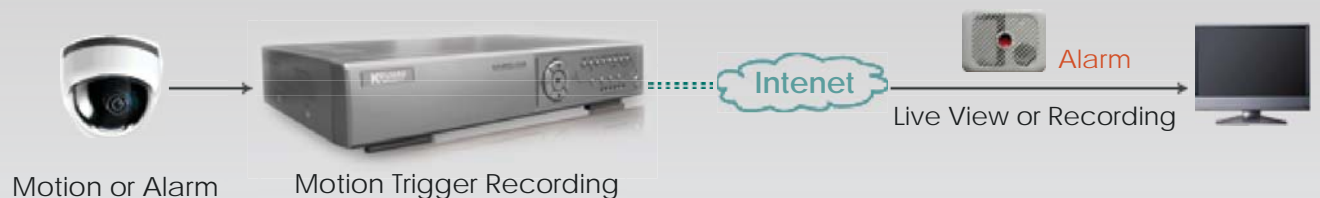

Connected Application / KG-S100